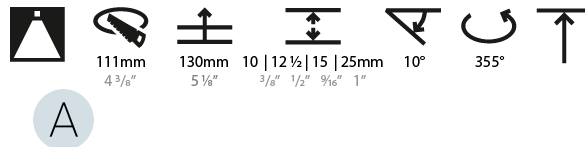

#### OPTICAL

Reflector: 20 / 40 / 60
Adjustability: Rotational 355°; Tilt 10°
Upon Request: Special Beam Angles

#### RATINGS AND CERTIFICATIONS

Certified By: Certified for North American Standards
IP rating: IP20

Ø 107mm 4 3/16"