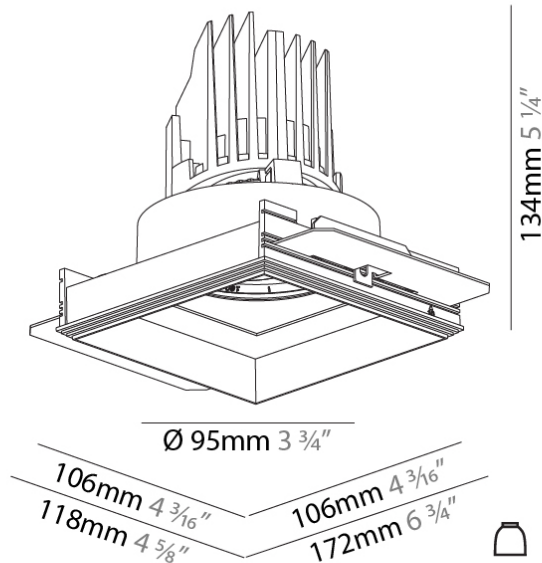

Cut-out Measurements: 120mm / 4 3/4" x 120mm / 4 3/4"
Upon Request: Unique Ceiling Thickness

ELECTRICAL

Lamp Type: LED (Zhaga Standard)
Input Wattage (W): 16.5
Total Output Wattage (W): 14.7
Dimming: Dali Dimming
Driver Included: No
Driver Location: Recessed Housing
Driver Type: Constant Current - 120Vac
Driver Class: Class 2
Housing: See Components
Input Voltage (V): 120
Constant Current (MA): 350

LED

Number of LEDs: 1
Max. Delivered Lumen (lm): 770
Nominal Lumen (lm): 1140
CRI: >90 CRI
Lamp Life (hrs): 50000
Upon Request: RGB-W Tunable White Special Color Temperature Special LED

OPTICAL

Reflector: 20 / 40 / 60
Adjustability: Rotational 355°; Tilt 30°
Upon Request: Special Beam Angles

RATINGS AND CERTIFICATIONS

UL Listed, ETL Listed, CE, FCC, RoHS, Energy Star, 382, F 416-247-9319, www.zaneen.com
This document is created for North American standards. At the end of the existing Model #. For assistance on 'custom' specifications, contact zteam@zaneen.com.
In a constant effort to supply the best product, we reserve the right to change specifications or materials without notice. The most recent specification sheets are found at zaneen.com
IP rating: IP20