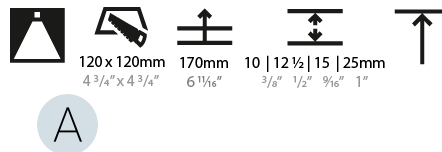

GENERAL

Series: Bioniq
Subseries: Bioniq Square Deep
Brand: Prolicht
Division: Architectural
Mounting Type: Trimless
Mounting Location: Ceiling
Subcategory: Downlight

PHYSICAL

Diameter (mm): 95
Diameter (in): 3 3/4
Length (mm): 106
Length (in): 4 3/16
Width (mm): 106
Width (in): 4 3/16
Height (mm): 150
Height (in): 5 7/8
Ceiling Thickness (mm): 10 / 12.5 / 15 / 25
Ceiling Thickness (in): 3/8 or 1/2 or 9/16 or 1
Min. Recessing Depth (mm): 170
Min. Recessing Depth (in): 6 11/16
Light Distribution: Downlight
Weight (kg): 0.688
Weight (lbs): 1.52
Fixture Finish: SSR / BKV / CWI / CRY / HAB / UFT / ITA / RUA / FTG / MYG / LOD / PUS / FRO / FUP / KIA / POP / BLS / SPG / MEY / GOH / GUM / CHC / COM / ABZ / JAG / OBR / MOS / ROR
Fixture Material: Aluminum Die Cast
Cut-out Measurements: 120mm / 4 3/4" x 120mm / 4 3/4"
Upon Request: Unique Ceiling Thickness

ELECTRICAL

Lamp Type: LED (Zhaga Standard)
Input Wattage (W): 16.5
Total Output Wattage (W): 14.7
Dimming: Dali Dimming
Driver Included: No
Driver Location: Recessed Housing
Driver Type: Constant Current - 120Vac
Driver Class: Class 2
Housing: See Components
Input Voltage (V): 120
Constant Current (MA): 350

LED

Number of LEDs: 1
Color Temperature (°K): Warm Dim
Max. Delivered Lumen (lm): 770
Nominal Lumen (lm): 1140
CRI: >90 CRI
Lamp Life (hrs): 50000
Upon Request: RGB-W Tunable White Special Color Temperature Special LED

OPTICAL

Reflector: 20 / 40 / 60
Upon Request: Special Beam Angles

RATINGS AND CERTIFICATIONS

Certified By: Certified for North American Standards
In a constant effort to supply the best product, we reserve the right to change specifications or materials without notice. The most recent specification sheets are found at zaneen.com