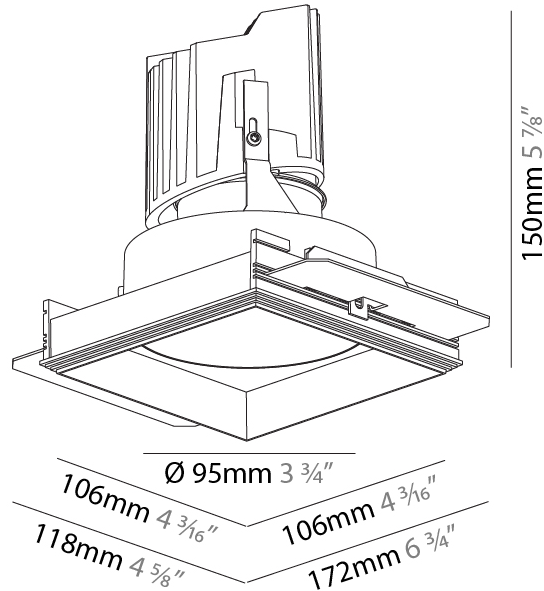

GENERAL

Series: Bioniq
Subseries: Bioniq Square Deep
Brand: Prolicht
Division: Architectural
Mounting Type: Trimless
Mounting Location: Ceiling
Subcategory: Downlight

PHYSICAL

Diameter (mm): 95
Diameter (in): 3 3/4
Length (mm): 106
Length (in): 4 3/16
Width (mm): 106
Width (in): 4 3/16
Height (mm): 150
Height (in): 5 7/8
Ceiling Thickness (mm): 10 / 12.5 / 15 / 25
Ceiling Thickness (in): 3/8 or 1/2 or 9/16 or 1
Min. Recessing Depth (mm): 170
Min. Recessing Depth (in): 6 11/16
Light Distribution: Downlight
Weight (kg): 0.688
Weight (lbs): 1.52
Fixture Finish: SSR / BKV / CWI / CRY / HAB / UFT / ITA / RUA / FTG / MYG / LOD / PUS / FRO / FUP / KIA / POP / BLS / SPG / MEY / GOH / GUM / CHC / COM / ABZ / JAG / OBR / MOS / ROR
Fixture Material: Aluminum Die Cast
Cut-out Measurements: 120mm / 4 3/4" x 120mm / 4 3/4"
Upon Request: Unique Ceiling Thickness

ELECTRICAL

Lamp Type: LED (Zhaga Standard)
Input Wattage (W): 16.5
Total Output Wattage (W): 14.7
Dimming: Dali Dimming
Driver Included: No
Driver Location: Recessed Housing
Driver Type: Constant Current - 120Vac
Driver Class: Class 2
Housing: See Components
Input Voltage (V): 120
Constant Current (MA): 350

LED

Number of LEDs: 1
Color Temperature (°K): Warm Dim
Max. Delivered Lumen (lm): 770
Nominal Lumen (lm): 1140
CRI: >90 CRI
Lamp Life (hrs): 50000
Upon Request: RGB-W Tunable White Special Color Temperature Special LED

OPTICAL

Reflector: 20 / 40 / 60
Upon Request: Special Beam Angles

RATINGS AND CERTIFICATIONS

Certified By: Certified for North American Standards
In a constant effort to supply the best product, we reserve the right to change specifications or materials without notice. The most recent specification sheets are found at zaneen.com